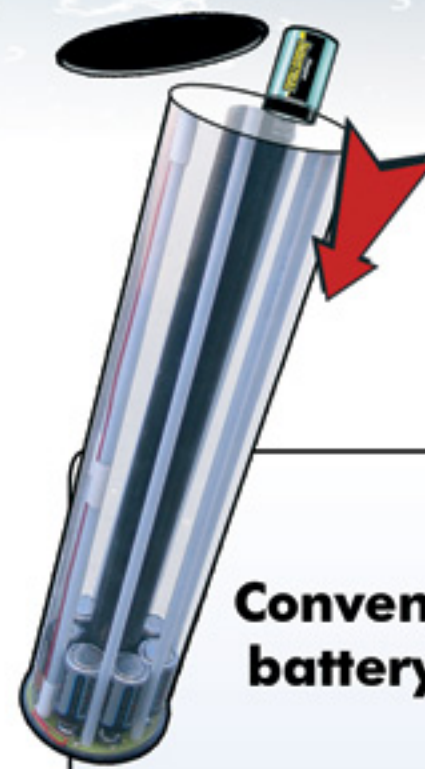

AURAL-M2

Battery rack comparison

These values are based on a 64 cells pack.

Conventional battery rack